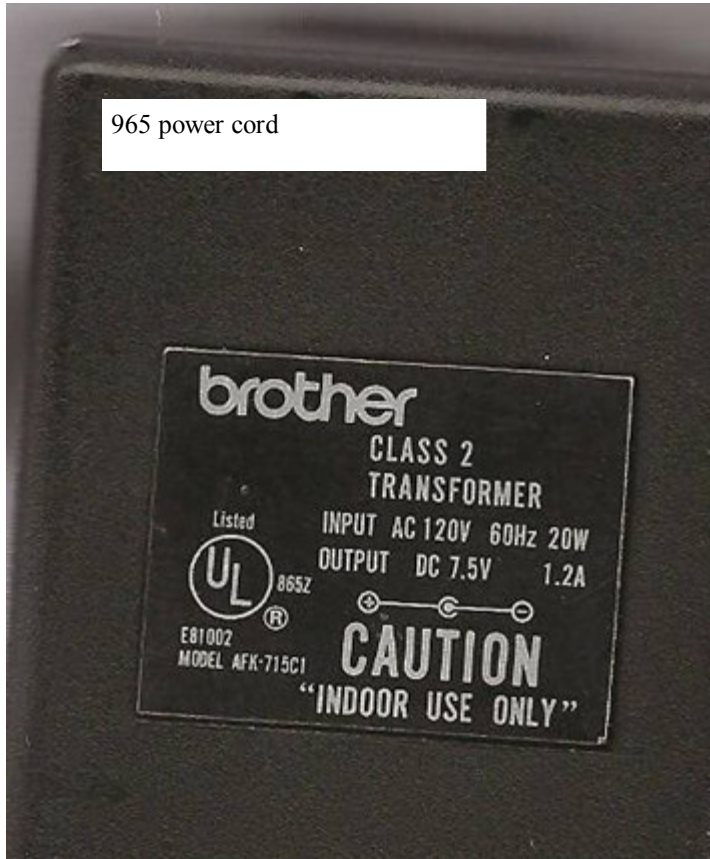

Power Cord For 970 - straight plug end - has cord attached to plug into wall

AC Adapter AD-400

Input: 110-120v 60 Hz 26W

Output : 9.5v 1.5A 14.3VA

Class 2 output

Power Cord for 965 Knitting Machine

965 power cord