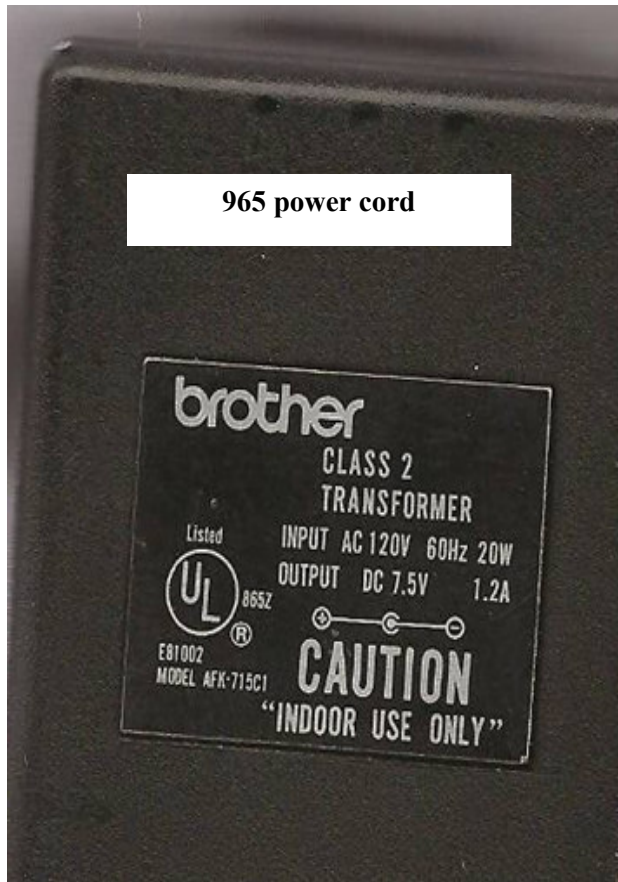

965 power cord