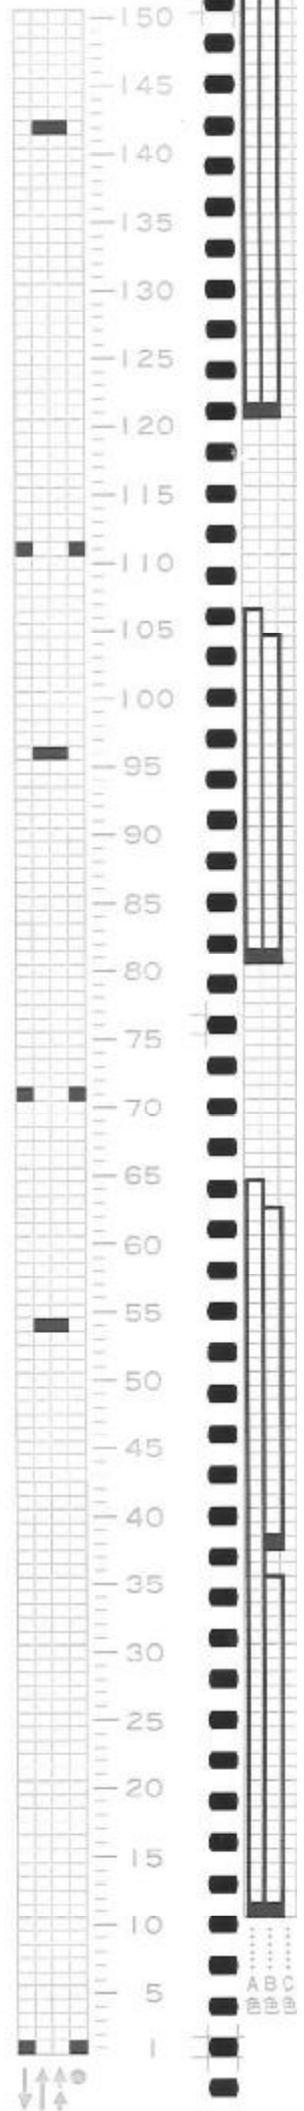

(21)

(20)

(19)