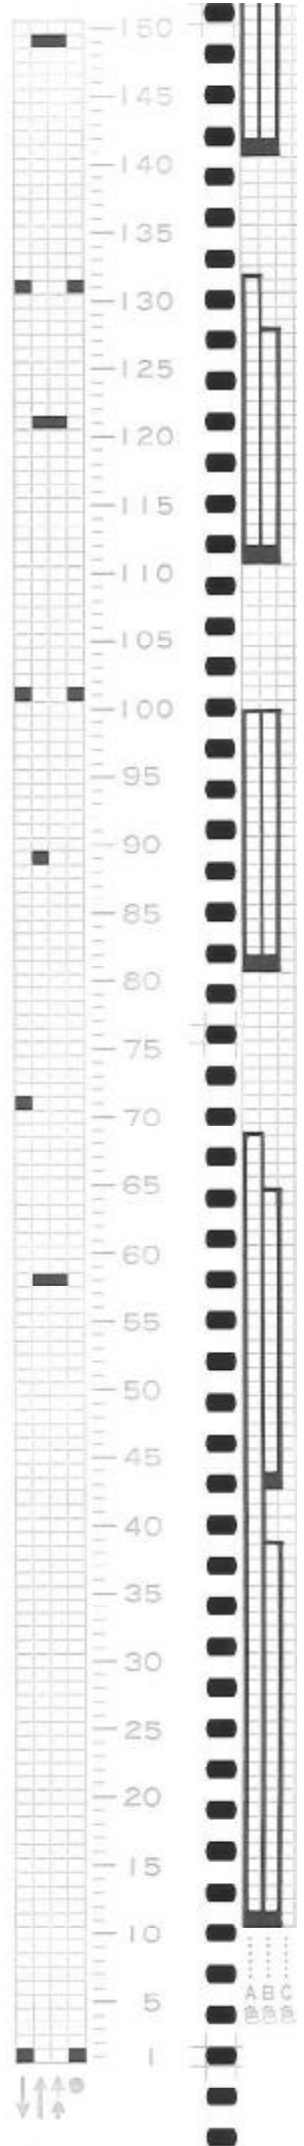

(18)

(17)

(16)

(15)

6 12 18 24 30 36 42 48 54 60