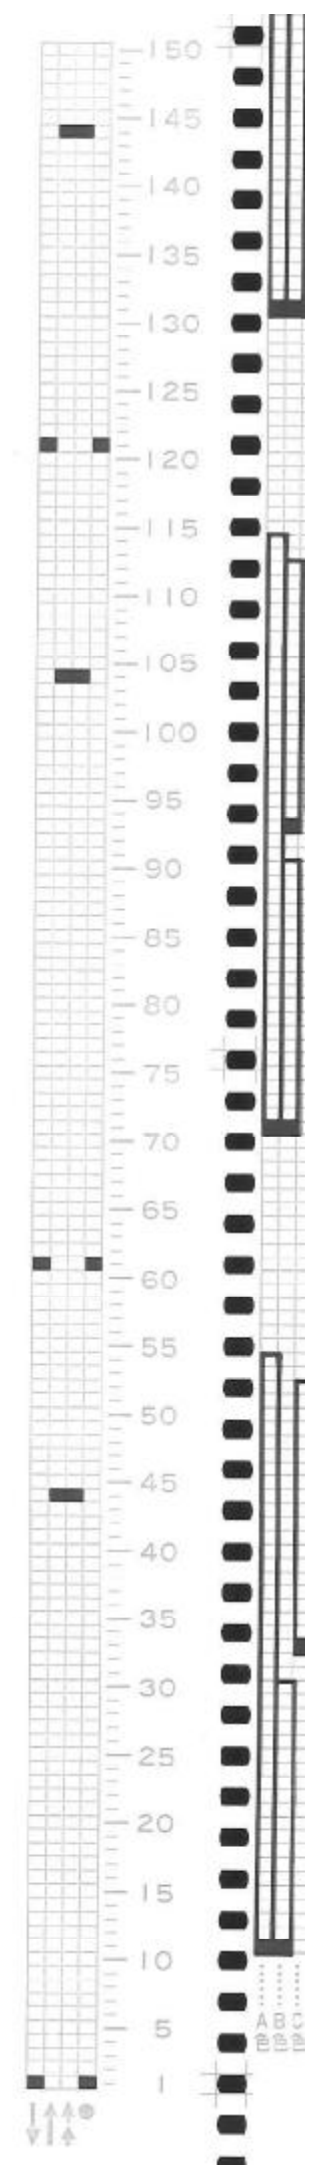

No.43-(7)

No.42-(6)

No.43-(8)

No.44-(9)

No.44-(11)

No.44-(10)

No.45-(12)

No.45-(13)

No.46-(15)

No.45-(14)

● 編込み

No.46-(16)

No.46-(17)

Legend: XXX

Color key:

Scale: 0 6 12 18 24 30 36 42 48 54 56 60

No.47-(19)

Legend: XXX

Color key:

Scale: 0 6 12 18 24 30 36 42 48 54 60

No.46-(18)

Legend: XXX

Color key:

Scale: 0 6 12 15 18 24 30 36 42 48 54 60

No.47-(20)

Legend: XXX

Color key:

Scale: 0 6 12 18 24 30 35 42 48 54 60

(3)

(2)

(1)

6 12 18 24 30 36 42 48 54 60