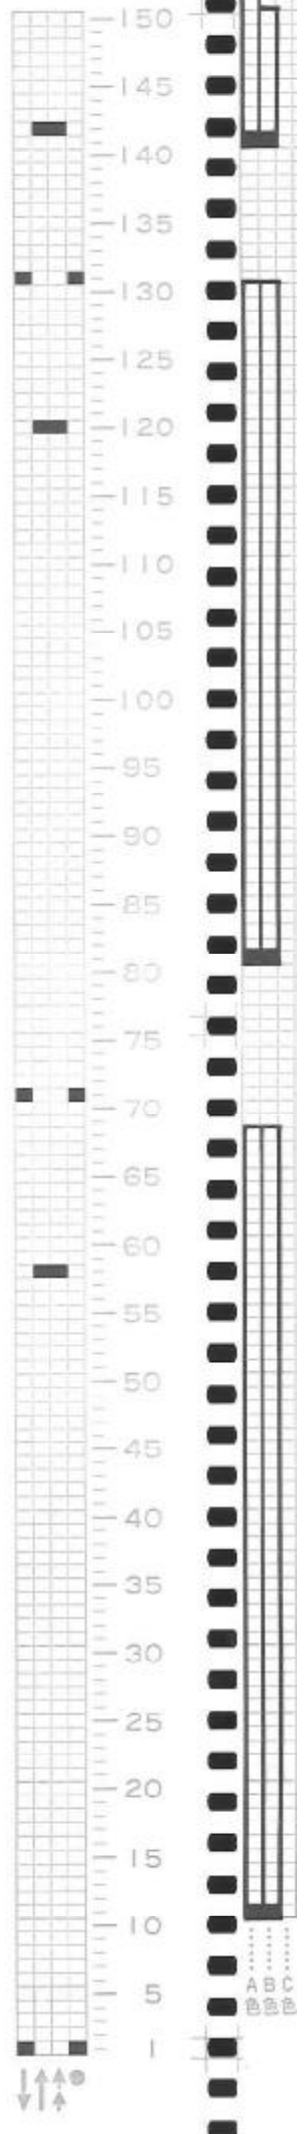

(24)

(23)

(22)

0 12 18 24 30 36 42 48 54 60

6 12 18 24 30 36 42 48 54 60