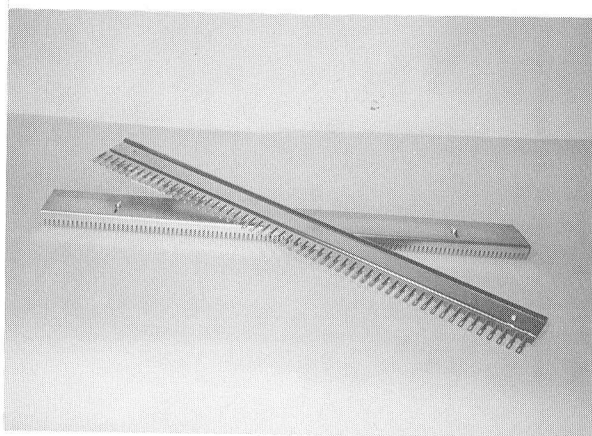

Studio

by **WHITE**

LK-150

ACCESSORIES AND PATTERN BOOKS

KR-11 Knit Contour

This major accessory provides endless garment patterns to knit and can be used on all Studio by White models.

Folding Table

Compact, portable and sturdy. This is the perfect table for the LK-150.
(Part #2011)

AG-10 Intarsia Carriage

For bold geometrics, argyles, and detailed picture knitting.

GB-6 Garter Bar

An essential tool for knitting traditional yoke sweaters and performing a variety of tasks quickly and easily.