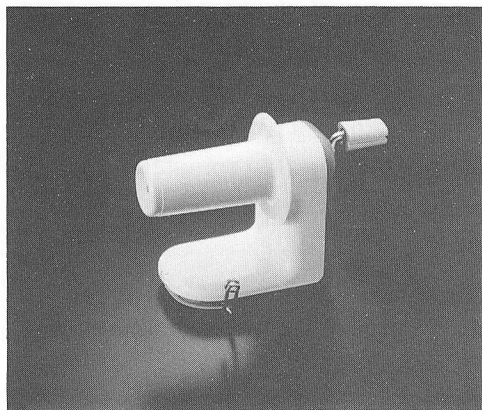

SHW-3 Wool Winder

Winds yarn into balls that pull smoothly from the center for trouble free knitting.

(Part #35030048)

Skein Holder

This umbrella type swift holds skeins open for winding balls with the SHW-3. (Part #35110048)