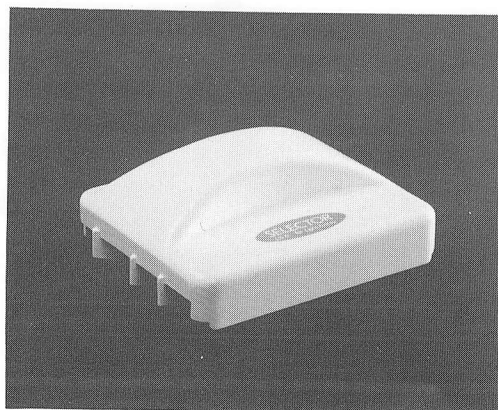

Studio

by **WHITE**

LK-150

ACCESSORIES AND PATTERN BOOKS

KR-11 Knit Contour

This major accessory provides endless garment patterns to knit and can be used on all Studio by White models.

Folding Table

Compact, portable and sturdy. This is the perfect table for the LK-150.
(Part #2011)

AG-10 Intarsia Carriage

For bold geometrics, argyles, and detailed picture knitting.

GB-6 Garter Bar

An essential tool for knitting traditional yoke sweaters and performing a variety of tasks quickly and easily.

LW-1 Weaving Attachment

Makes it a snap to weave luscious textured yarns through your knitted fabric. Knit-weave fabrics are perfect for cut and sew methods!

LS-6 Needle Selector

Selects needles for pattern repeats.