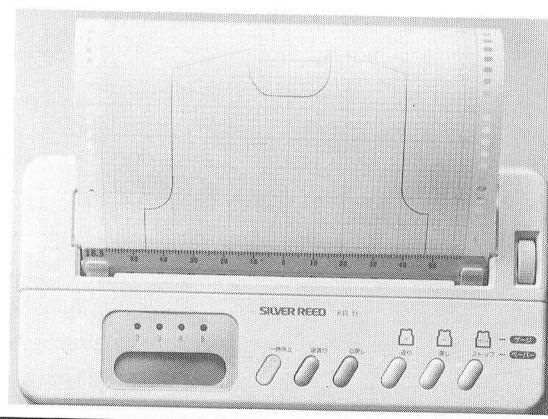

Studio

by **WHITE**

LK-150

ACCESSORIES AND PATTERN BOOKS

KR-11 Knit Contour

This major accessory provides endless garment patterns to knit and can be used on all Studio by White models.

Folding Table

Compact, portable and sturdy. This is the perfect table for the LK-150.
(Part #2011)