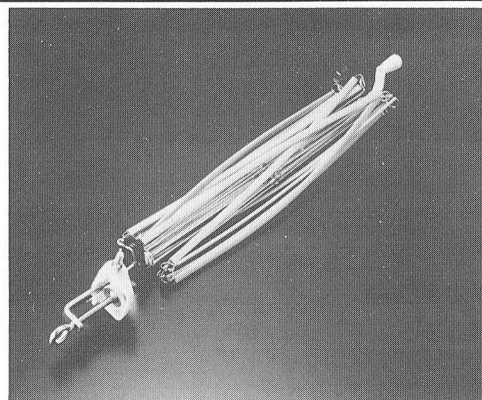

SHW-3 Wool Winder

Winds yarn into balls that pull smoothly from the center for trouble free knitting.

(Part #35030048)

Skein Holder

This umbrella type swift holds skeins open for winding balls with the SHW-3. (Part #35110048)