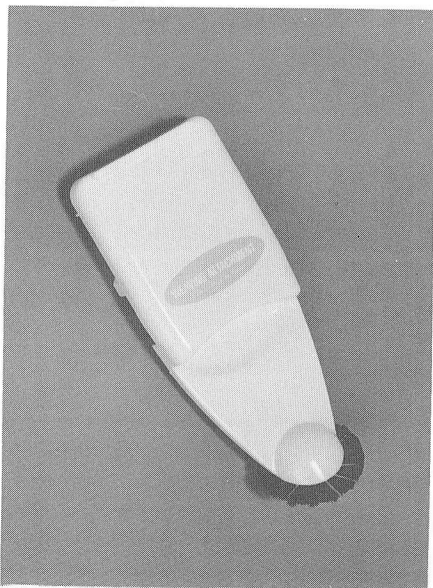

AG-10 Intarsia Carriage

For bold geometrics, argyles, and detailed picture knitting.

GB-6 Garter Bar

An essential tool for knitting traditional yoke sweaters and performing a variety of tasks quickly and easily.

LW-1 Weaving Attachment

Makes it a snap to weave luscious textured yarns through your knitted fabric. Knit-weave fabrics are perfect for cut and sew methods!

LS-6 Needle Selector

Selects needles for pattern repeats.