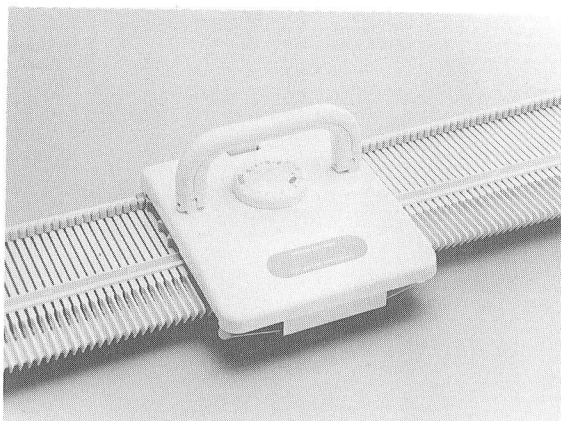

Studio

by **WHITE**

LK-150

ACCESSORIES AND PATTERN BOOKS

KR-11 Knit Contour

This major accessory provides endless garment patterns to knit and can be used on all Studio by White models.

Folding Table

Compact, portable and sturdy. This is the perfect table for the LK-150.
(Part #2011)