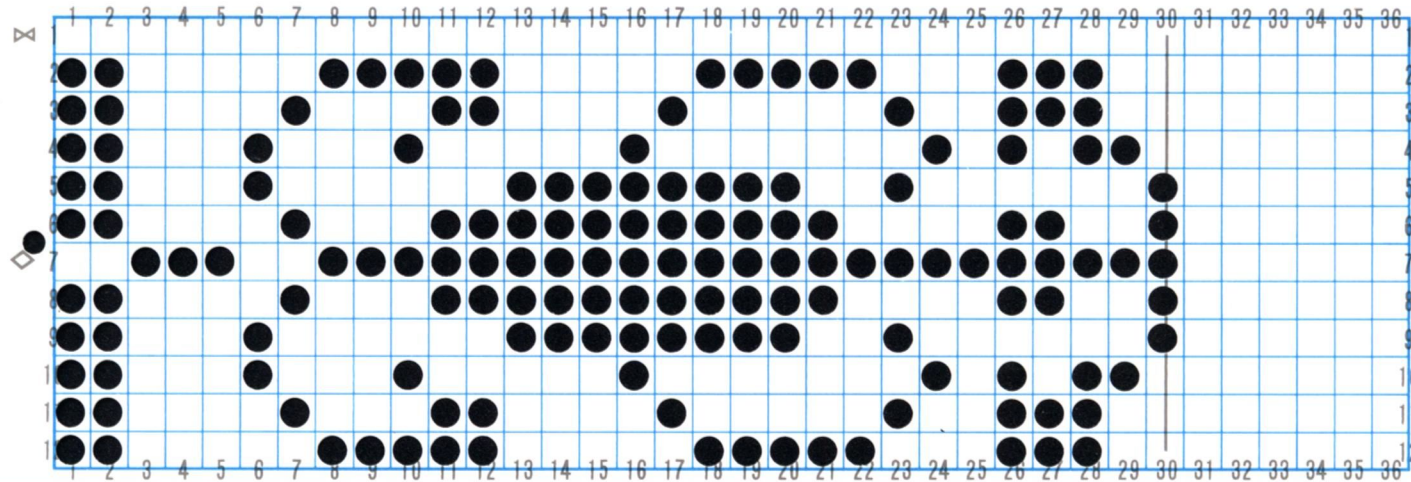

Brother KH800 Punchcards
Be sure to print actual size

sizes for grid and outside of card

PC	grid 180 x 61	outside 205 x 65
Instr	grid 217 x 65	outside 240 x 76

NO
1

NO
2

NO
3

NO
4

NO
5